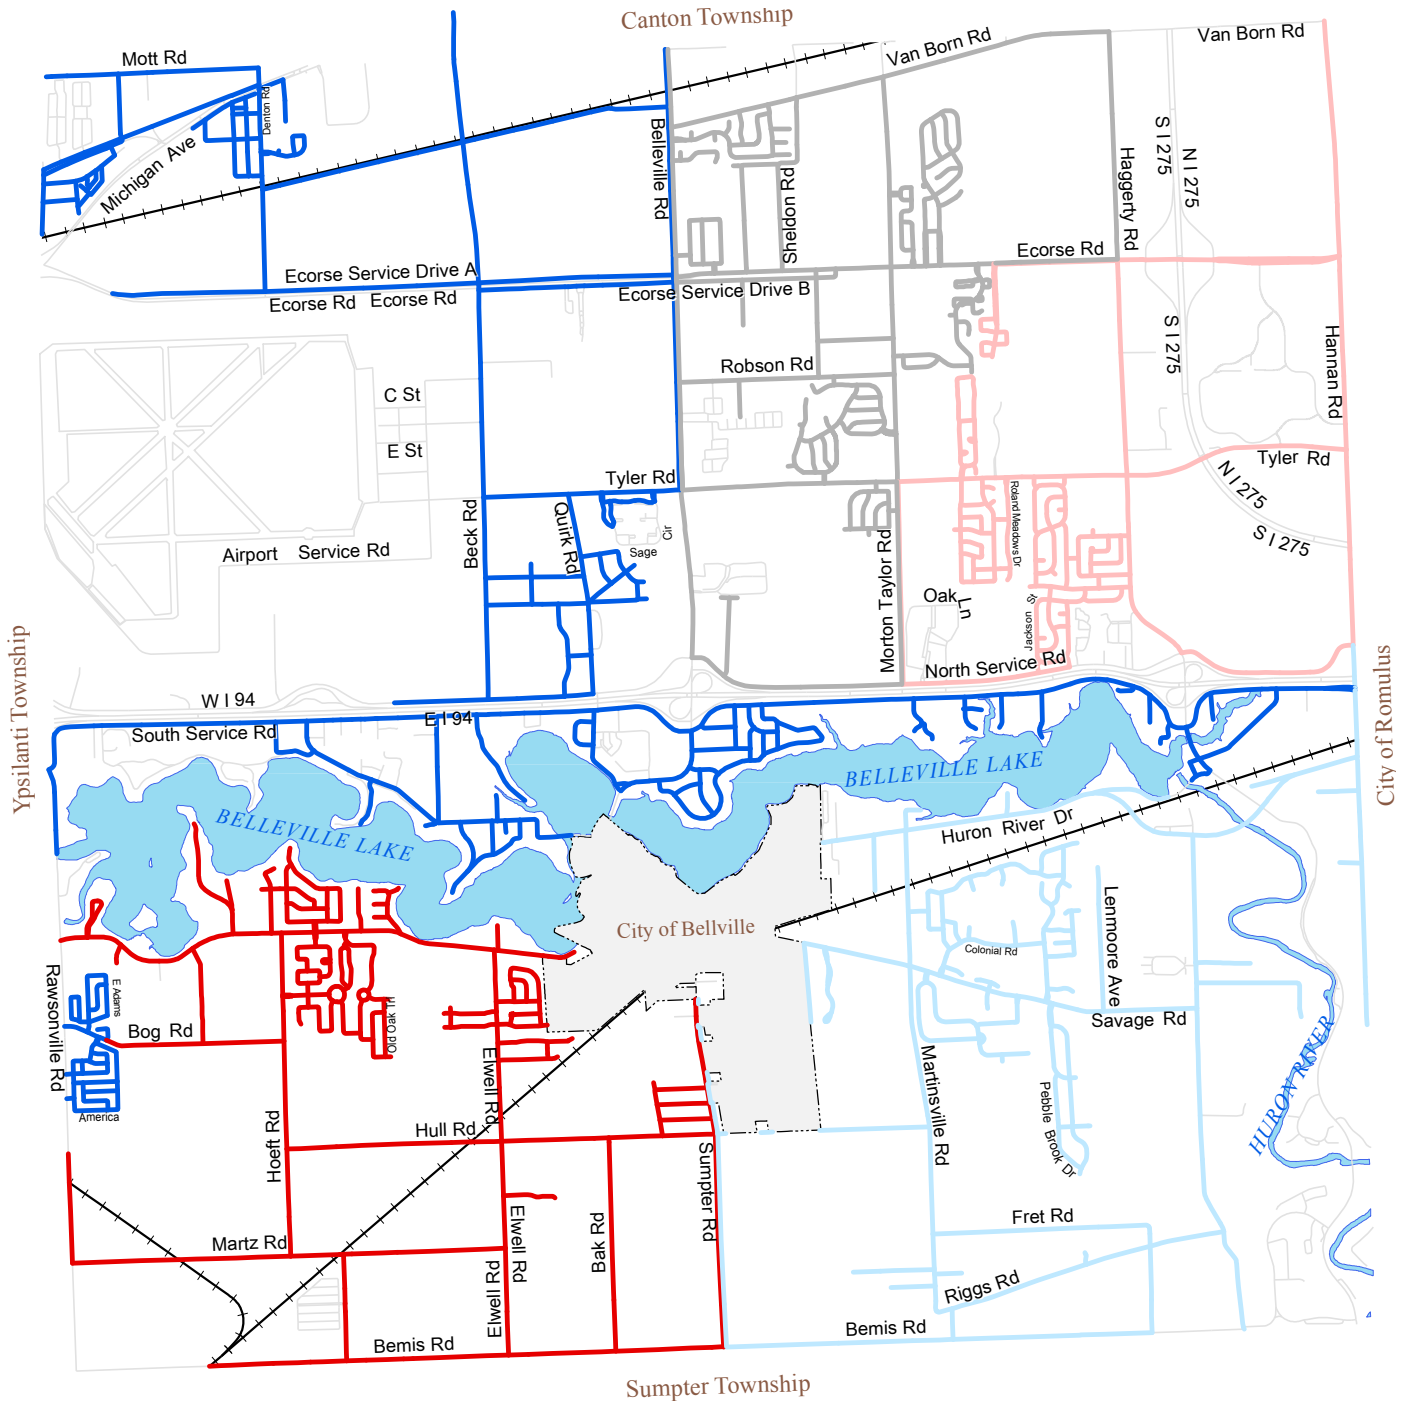

# Trash Pickup Days

Monday Tuesday Wednesday Thursday Friday

**Effective:  
June 2, 2015.**